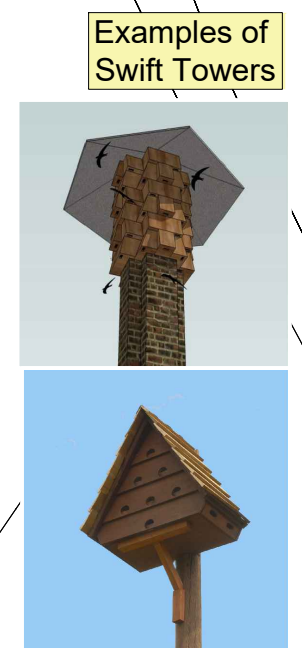

Monmouthshire County
Council

Client:
Green Corridor Habitat Enhancement
Projects: Gwent Green Grid

Project name:
Usk: Arboretum

Drawing title: 1:1000@A3	Date: May '24	Drawn by: KH	Ctd by: -
Scale:	Drawing no. 742.07		

Examples of 'dead hedges'

Examples of Swift Towers

Plan
Scale 1:1000