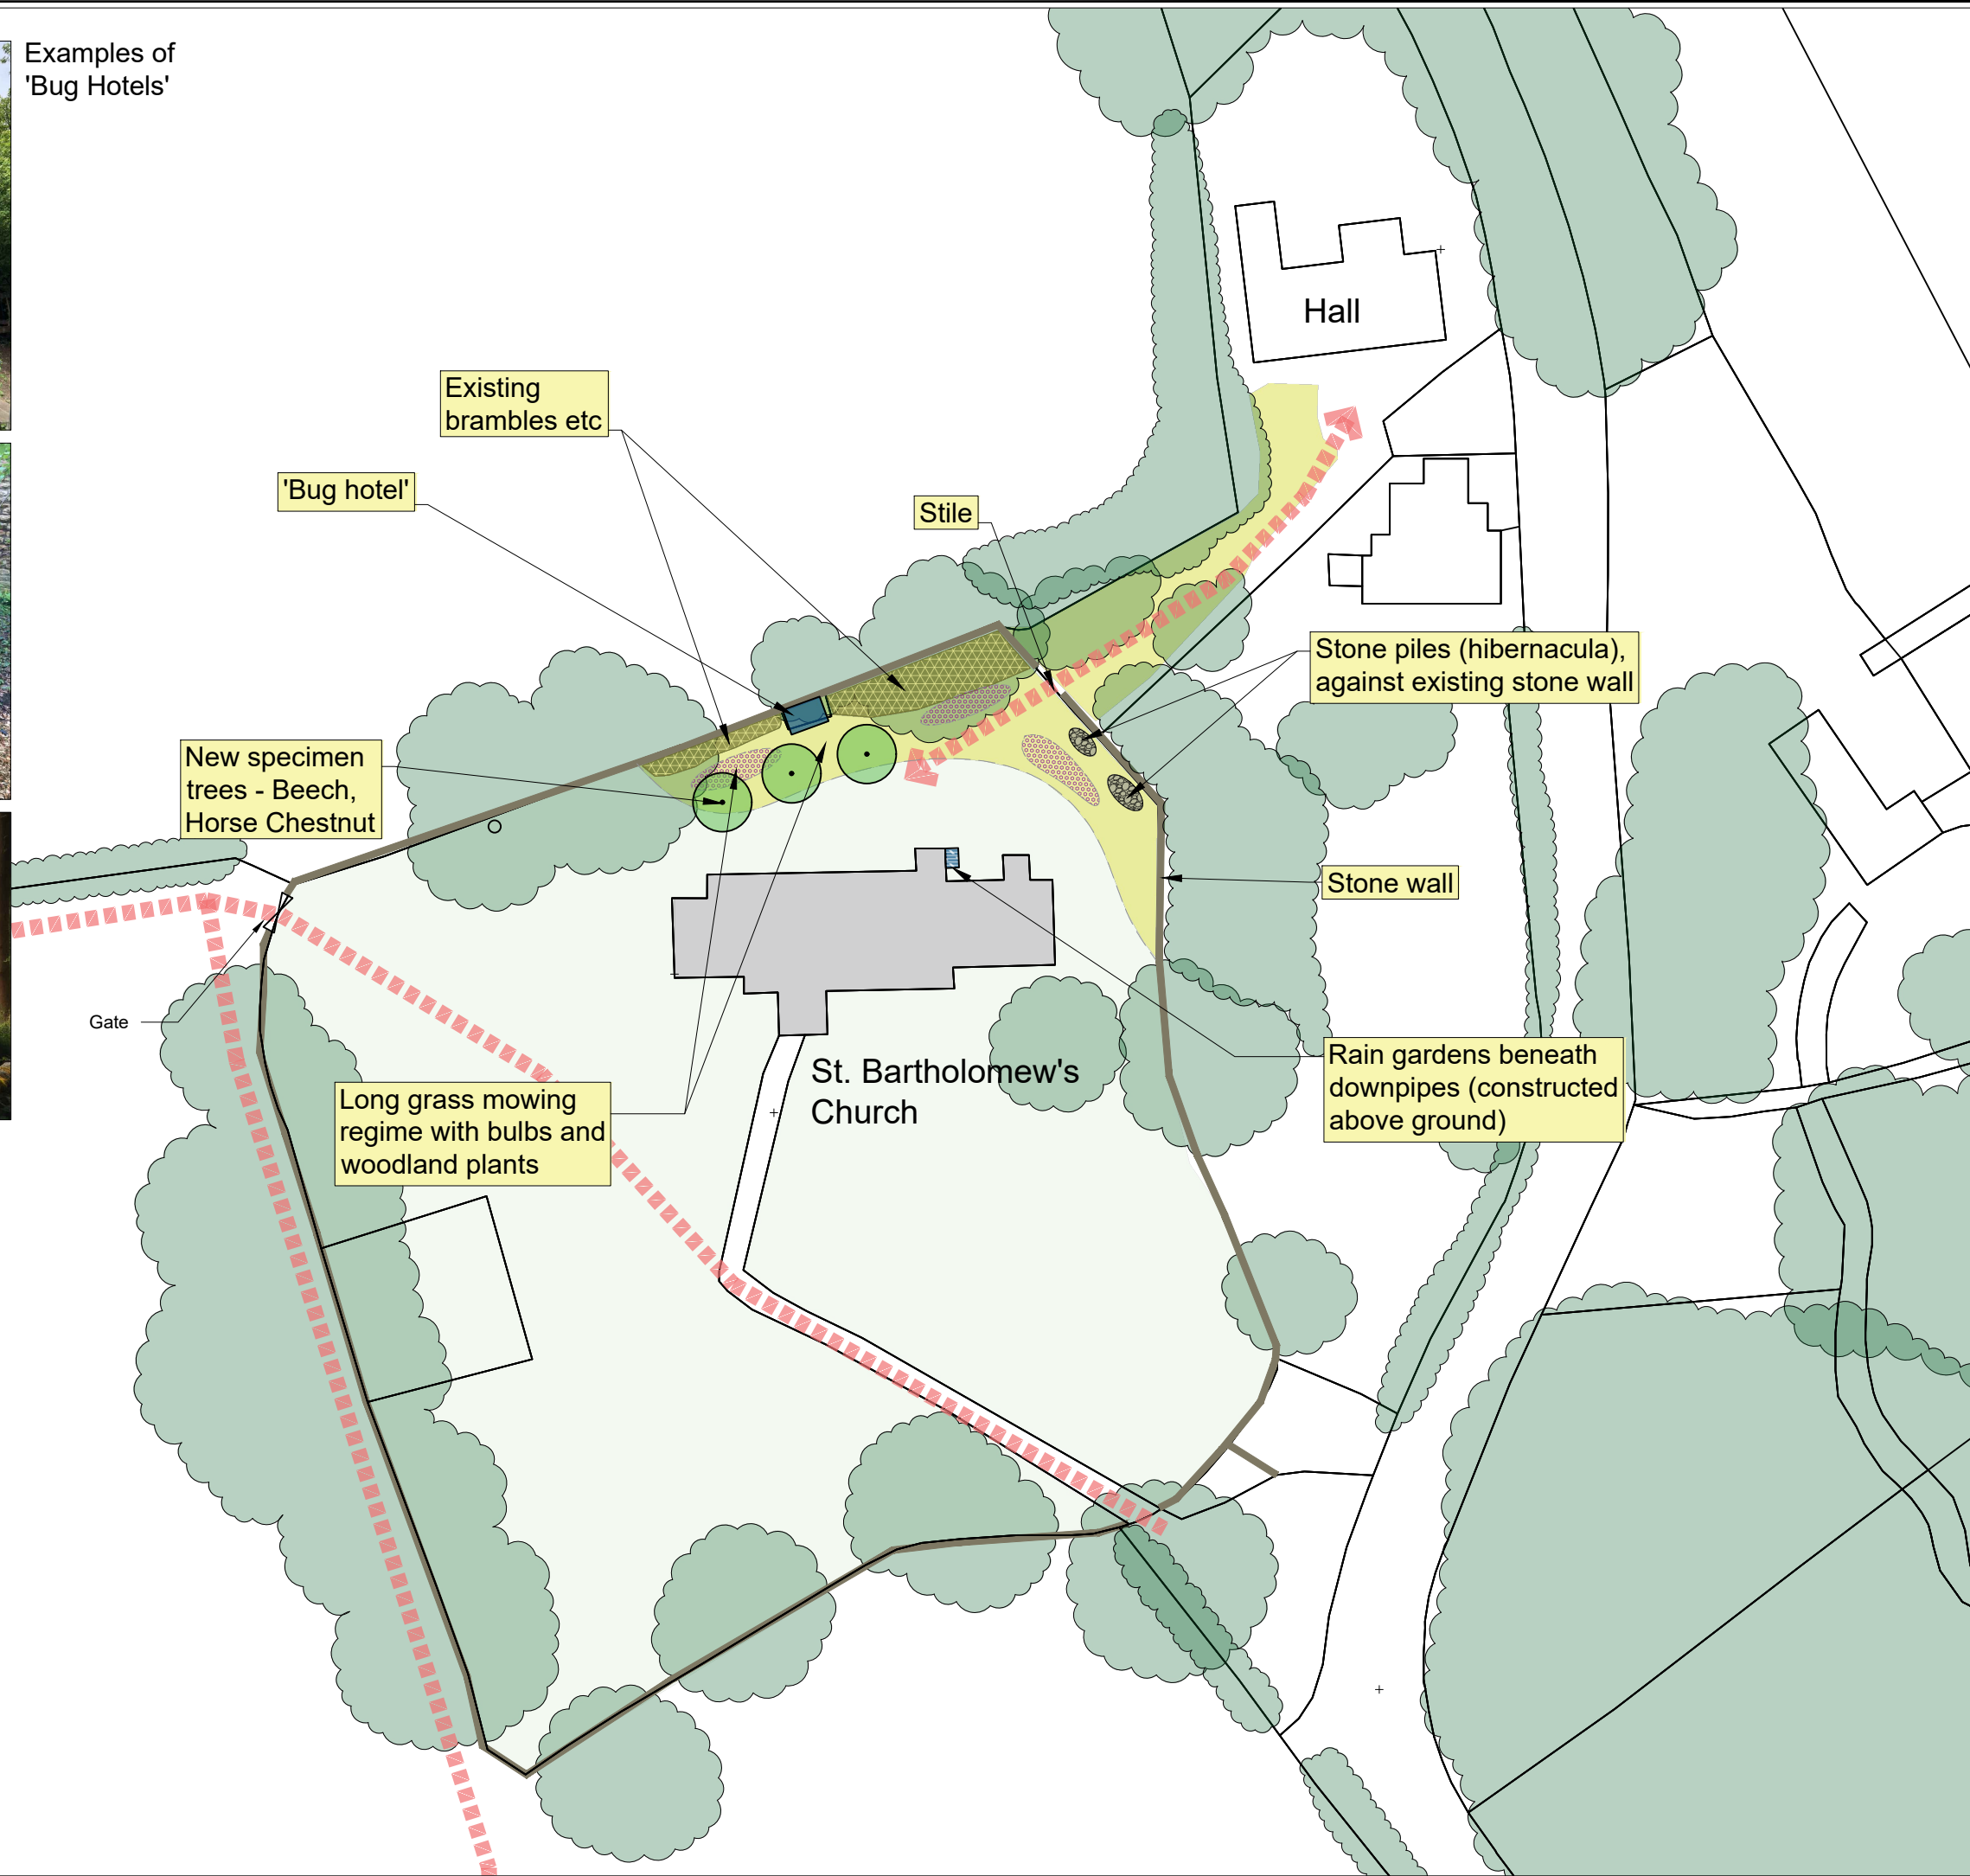

Examples of 'Bug Hotels'

**KEY:**

- Existing vegetation
- New trees
- New native hedge
- New native woodland
- Tidy mown grass
- Manage existing sward
- New wildflower areas
- New areas of wildflower turf
- New scrapes for biodiversity
- Bulbs
- New habitat piles
- Pedestrian routes

Monmouthshire County Council			
Client:			
Green Corridor Habitat Enhancement Projects: Gwent Green Grid			
Project name:			
Llanover, St Bartholomew's Church (north side)			
Drawing title:			
Scale	Date	Drawn by	Ctd by
1:500@A3	May '24	KH	-
742.05			
Drawing no.      Rev.			